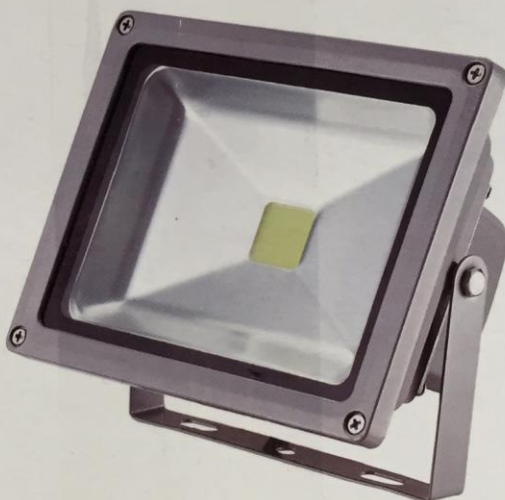

LIGHT UP YOUR LIFE WITH

DIAMANT®

ENERGIEZUINIG

30W

1800
LUMEN

>20000H
LEVENSDUUR

- ALUMINUM BODY
- PROTECTION GRADE: IP65

RoHS ✓

Item no. 08400-037-30330

220-240V 50Hz

Wattage: 30W

Tc: 4000K

IP65

DIAMANT®

DIAMANT® 08400-037-30330

 This luminaire contains built-in LED lamps.

A++
A+
A
B
C
D
E

} LED

The lamps cannot be changed in the luminaire.

874/2012 

SCHIJNWERP LED SWL-30W WIT DIAMANT

08400-037-30330

08400-037-30330

SCHIJNWERP LED SWL-30W WIT DIAMANT