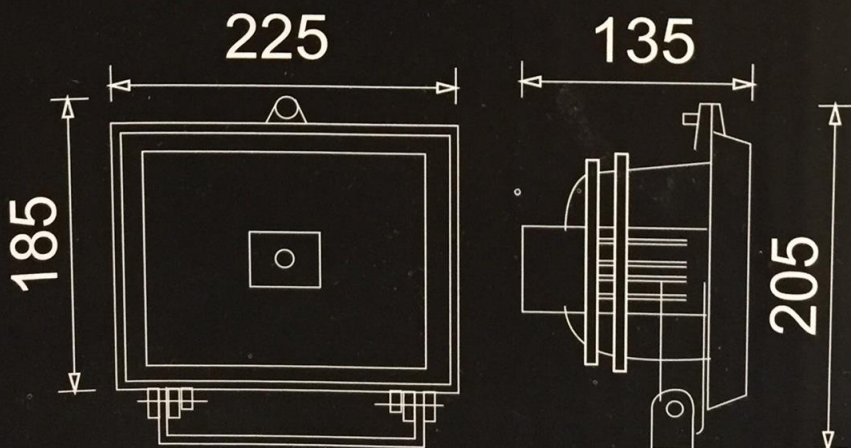

Item no. 08400-037-30330

220-240V 50Hz

Wattage: 30W

Tc: 4000K

IP65

DIAMANT®

DIAMANT® 08400-037-30330

 This luminaire contains built-in LED lamps.

A++
A+
A
B
C
D
E

} LED

The lamps cannot be changed in the luminaire.

874/2012 

SCHIJNWERP LED SWL-30W WIT DIAMANT

08400-037-30330

08400-037-30330

SCHIJNWERP LED SWL-30W WIT DIAMANT